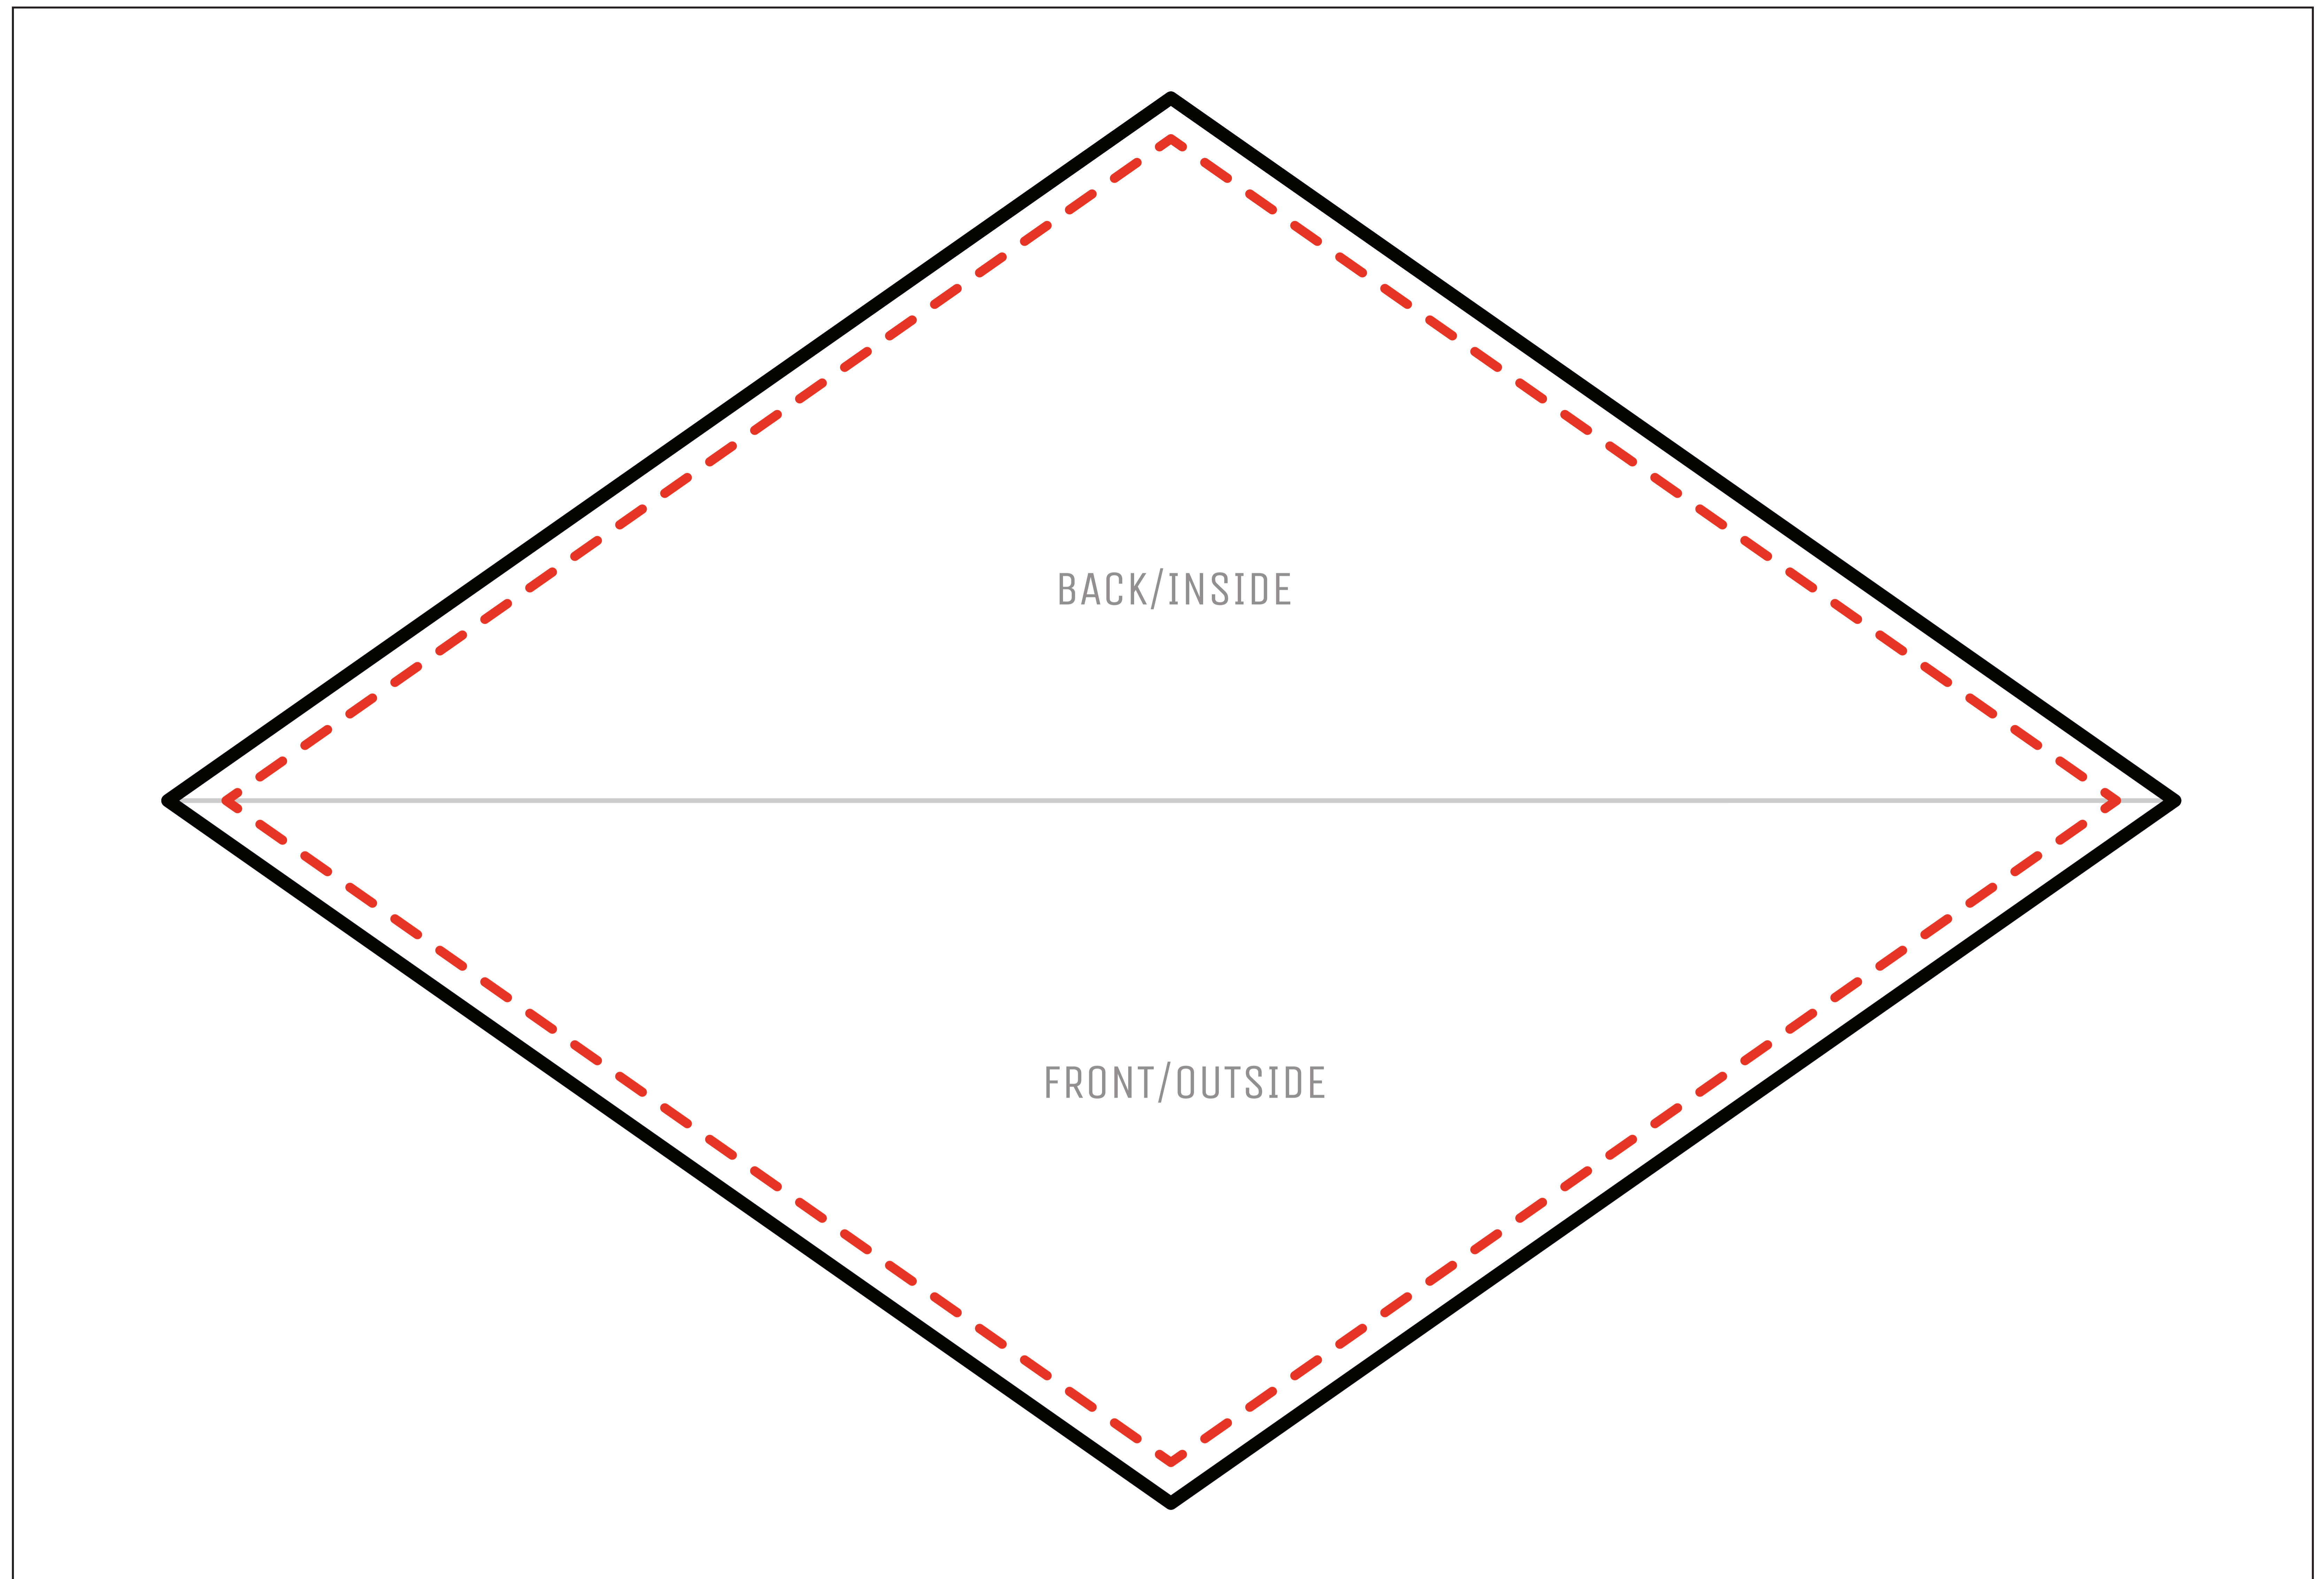

B1052

BANDANA
MENS/UNISEX

BLEED BOX

Art must be sized to bleed box to ensure artwork and final product are 100% correct. Any art close to the stitch line is in jeopardy of not being printed. Please outline any text in the design or text will appear blank. When creating the design please note which section you are designing on. Art placed across seam-lines will NOT match up. Art is to size: If a logo is placed we will assume the size of the logo is what is shown unless size specs are specified. Art may vary by size - our production team will alert you of any issues with sizing. Please let your sales rep know if there are any PMS colors that must be included in the design. If provided our production team will match final product to the best of our ability for your approval. If no PMS colors are provided we will match as close as possible. Any and all designs must be confirmed with the art team before moving into production.

CUT LINE

SEAM LINE

(KEEP IMPORTANT ELEMENTS
WITHIN THIS LINE)